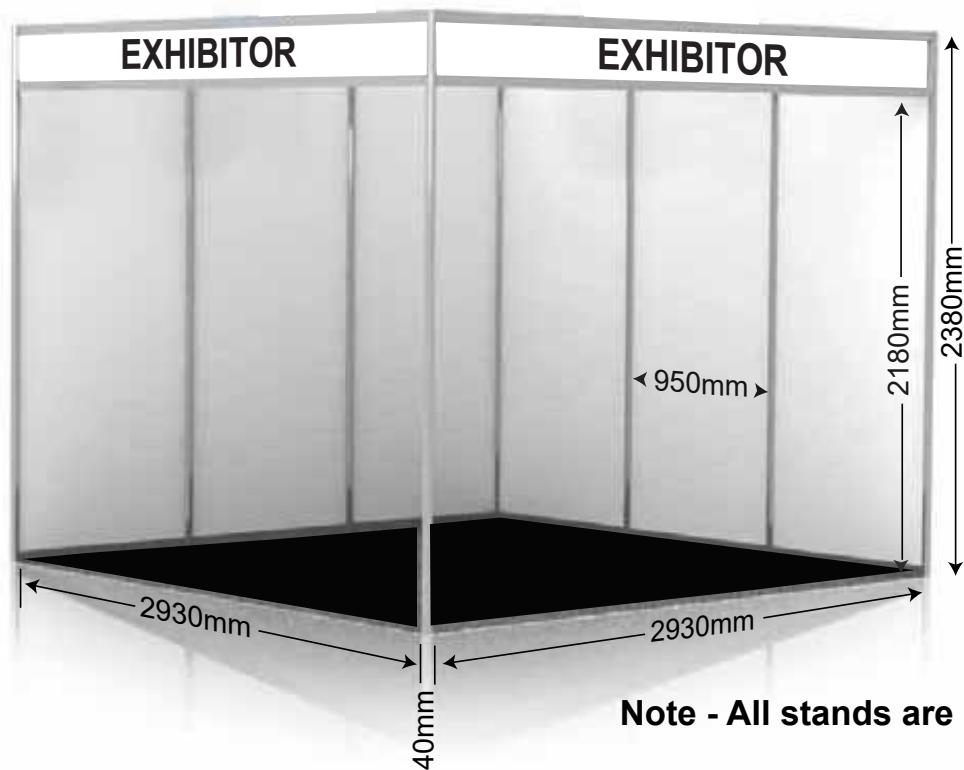

# SHELL SCHEME INCLUSIONS

please email to [exhibitor@expoevolution.com.au](mailto:exhibitor@expoevolution.com.au)

**Note - All stands are 3m x 3m**

## Shell Scheme Package Inclusions

Size	3m x 3m stand (standard)
Walls	White melamine walls (2380mm H x 950mm W visible image area per panel)
Fascia	Matt anodized aluminium frame with insert and 2.1m clearance underneath
Fascia Sign	1 x white fascia sign with black lettering on all open sides including company name and stand number
Lighting	2 x Spotlights (per 9sqm stand)
Power	1 x 5amp power point (per 9sqm stand)
Flooring	Charcoal Carpet Tiles

*Trestle table with Black Cloth*

*150 x 75cm table with black tablecloth*

*James Café white Chair*