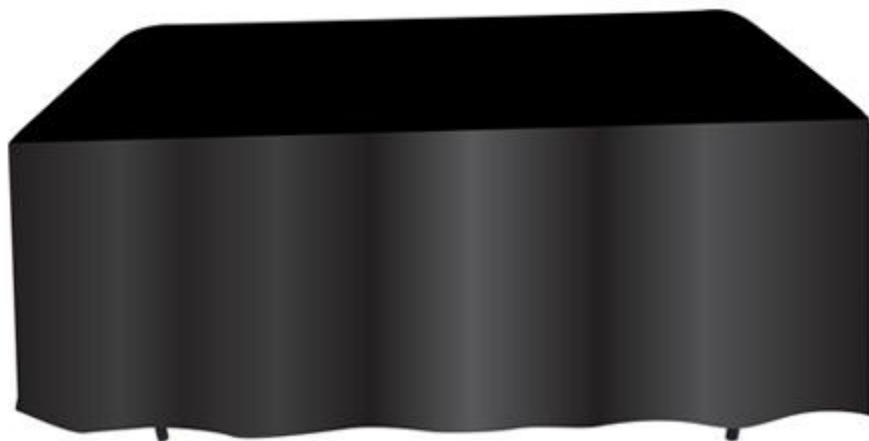

# SHELL SCHEME INCLUSIONS

please email to [exhibitor@expoevolution.com.au](mailto:exhibitor@expoevolution.com.au)

**Note - All stands are 3m x 3m**

## Shell Scheme Package Inclusions

Size	3m x 3m stand (standard)
Walls	White melamine walls (2380mm H x 950mm W visible image area per panel)
Fascia	Matt anodized aluminium frame with insert and 2.1m clearance underneath
Fascia Sign	1 x white fascia sign with black lettering on all open sides including company name and stand number
Lighting	2 x Spotlights (per 9sqm stand)
Power	1 x 5amp power point (per 9sqm stand)
Flooring	Charcoal Carpet Tiles

*Trestle table with Black Cloth*

*150 x 75cm table with black tablecloth*

*James Café white Chair*